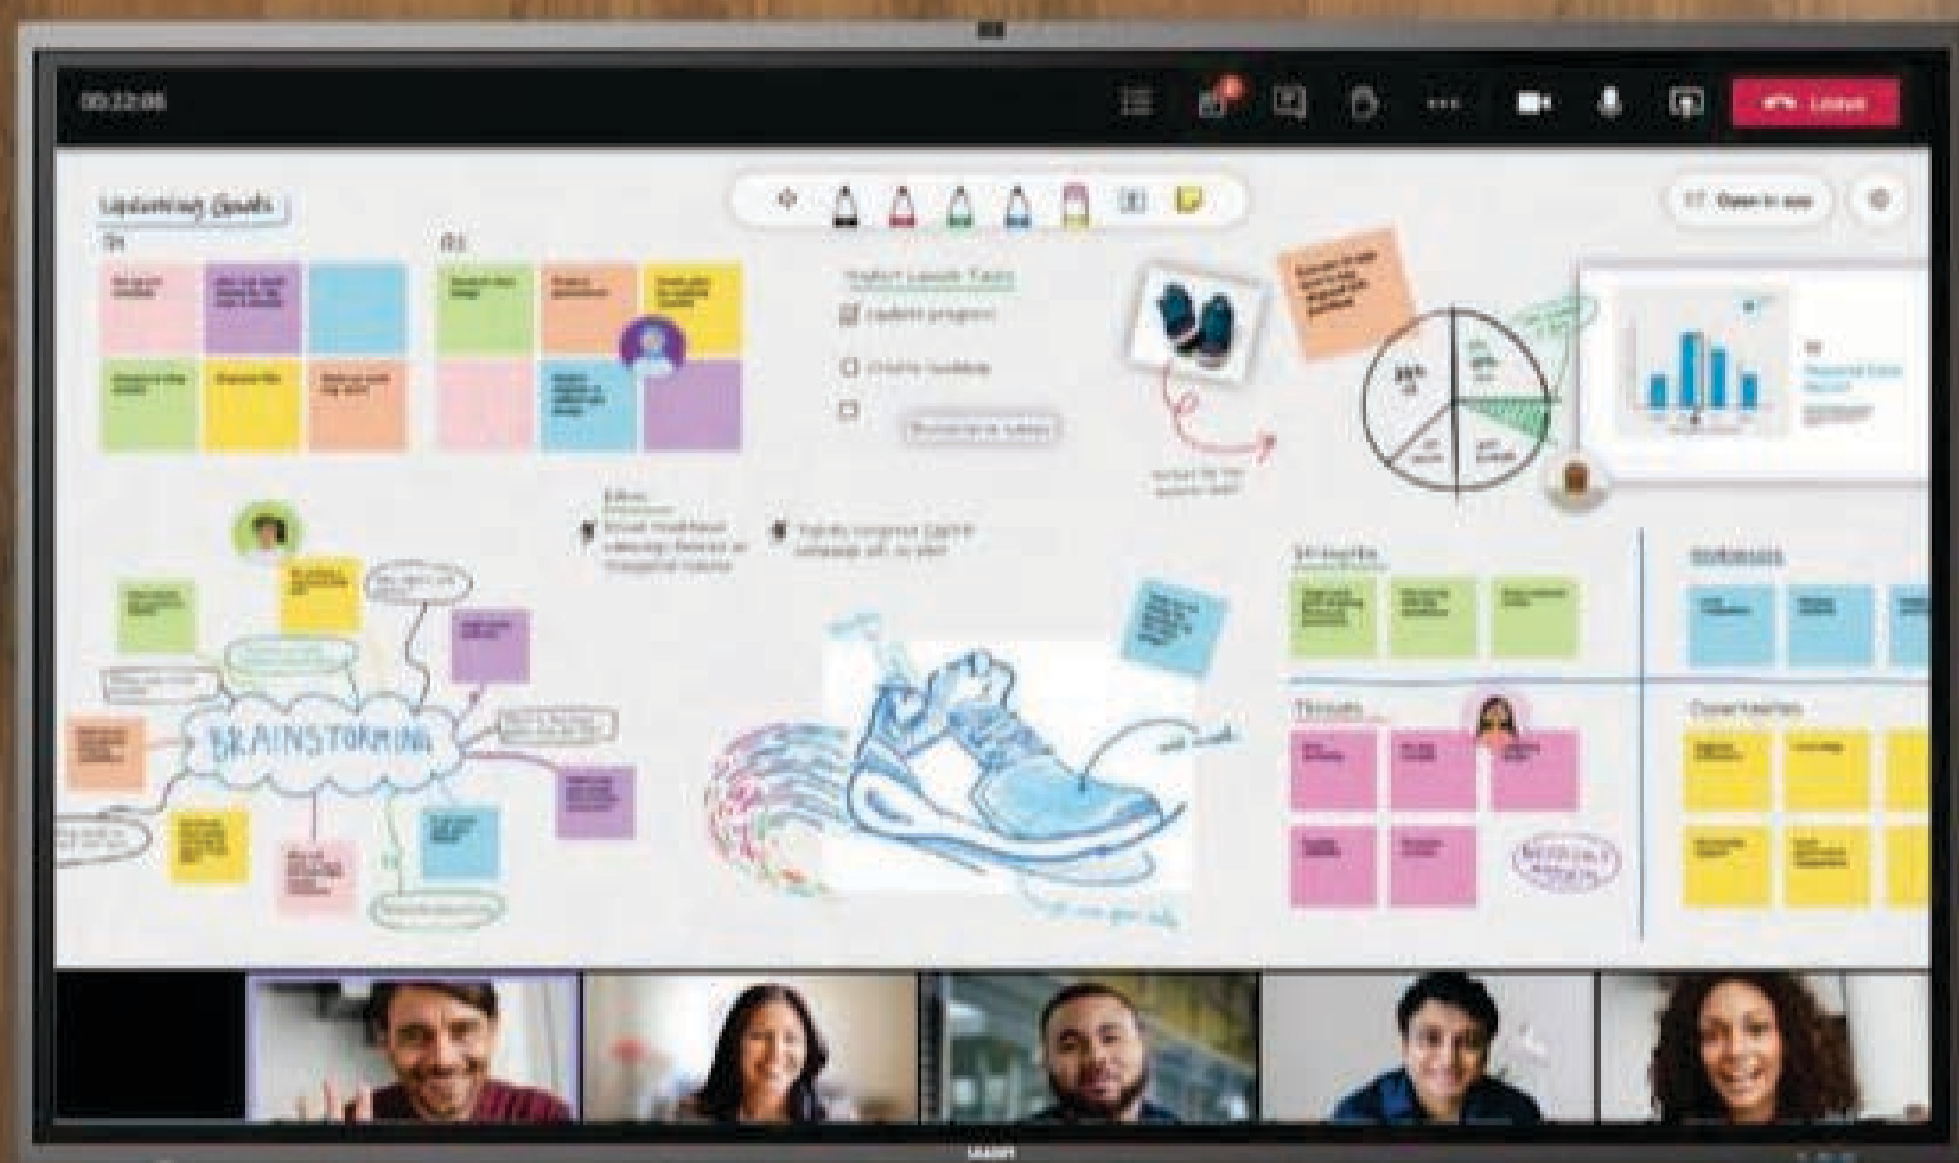

WiFi 6E CERTIFIED Windows 11

15.6" HD Intel® i5-1235U 16GB DDR4 512GB NVMe SSD

\$1,449

NBHP-450G9-I516512-1

hp EliteBook X360 1040 G9

- 14" WUXGA Touch Display
- Intel® Core™ i5-1235U Processor
- Windows 11 Pro
- Intel® Iris® Xe Graphics
- Fingerprint Sensor
- Backlit Keyboard
- Weight 1.3 kg
- 3 Year Onsite Warranty

4G LTE Thunderbolt 4 Connectivity **WiFi 6E CERTIFIED** Windows 11

14" WUXGA Intel® i5-1235U 8GB DDR4 256GB NVMe SSD

\$1,899

NBHP-X1040G9-I58256G

LEADER

75" / 86" Discovery Interactive Touch Display

Revolutionize your presentations and classrooms with the Leader Discovery Interactive Whiteboard - an intuitive and collaborative tool that engages audiences with its advanced touch technology and versatile features.

- 4K Ultra HD Display
- Webcam and Microphone
- Android OS
- 32 Point Multi-Touch
- OPS Compatible
- Screen Mirroring
- 2 Pens Included
- Wi-Fi and Bluetooth
- VESA Mount
- 1 Year Onsite Warranty

• \$5,999